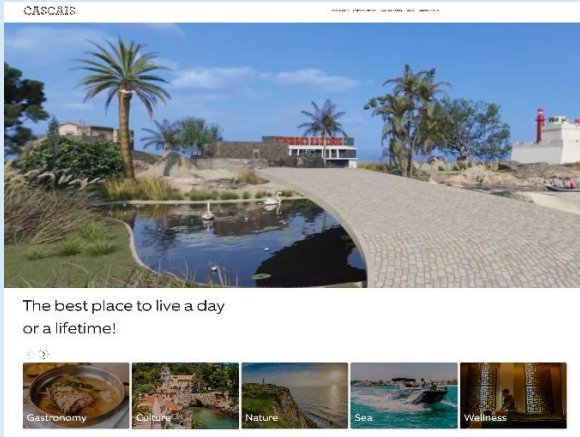

We are located in **Sintra** Municipality (20 minutes from Lisbon - PORTUGAL)  
<https://visitsintra.travel/en/>

Near the municipalities of **Cascais**  
<https://www.visitcascais.com/en>

and **Oeiras**  
<https://visitoeiras.com/en/home/>